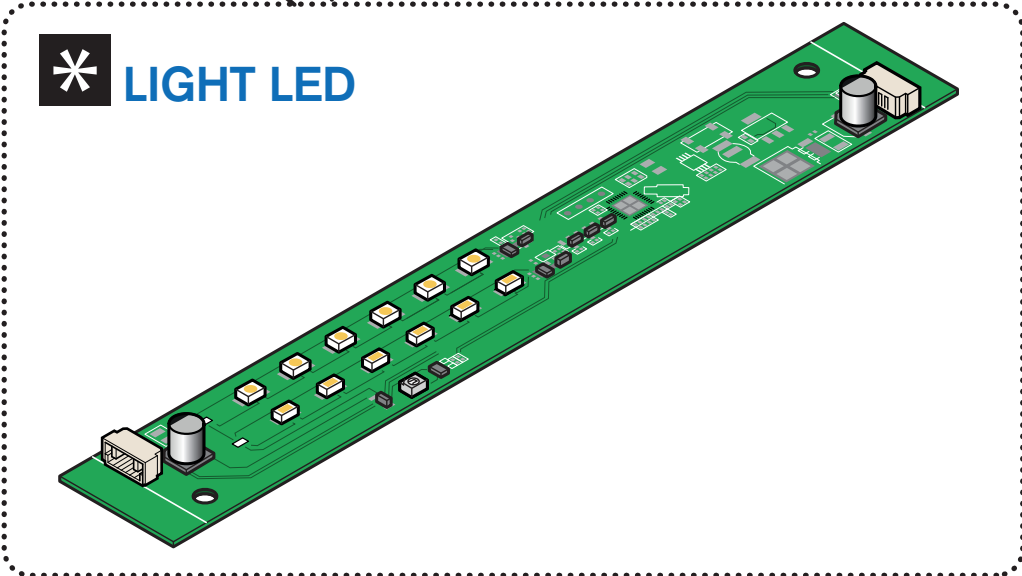

## ★ SMART LED

 **MAX 1 SMART LED  
+ 31 LIGHT LED**

A diagram showing a sequence of 31 light LEDs followed by one smart LED, connected by a red line. This sequence is enclosed in a red speech bubble.

## \* LIGHT LED

*Art. 66-68*

*Art. 64-67-73-74-76-80-82-83-84-86-102-103-104*

*Art. 88-89-101*

*Art. 69-70-71-72-77-78*

**A1**

**B1**

**B2**