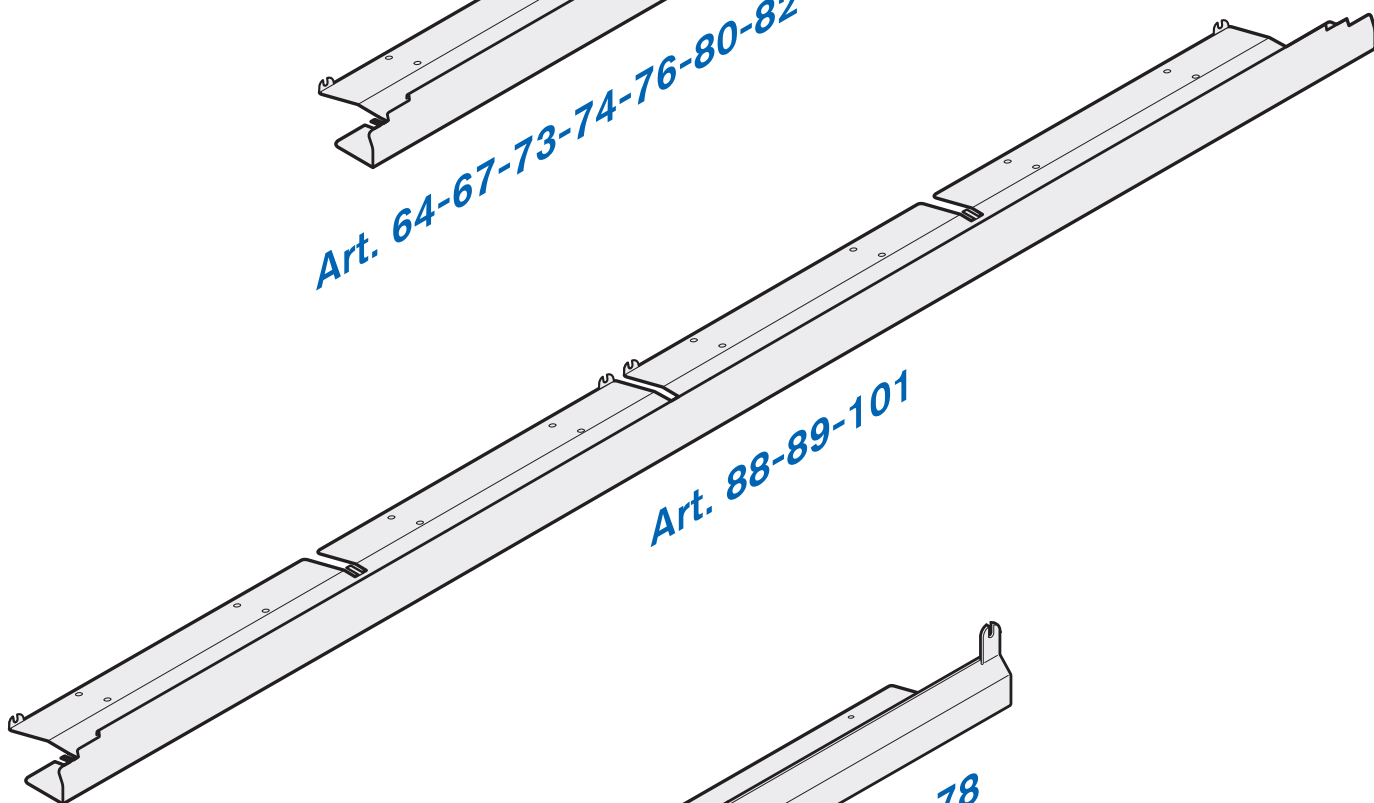

## ★ SMART LED

 **MAX 1 SMART LED  
+ 31 LIGHT LED**

A diagram showing a sequence of 31 light LEDs followed by one smart LED, connected by a red line. This sequence is enclosed in a red speech bubble.

## \* LIGHT LED

*Art. 66-68*

*Art. 64-67-73-74-76-80-82-83-84-86-102-103-104*

*Art. 88-89-101*

*Art. 69-70-71-72-77-78*

**A1**

**B1**

**B2**

**B3**

C1

C2

C4

C5

D1

D2

D3